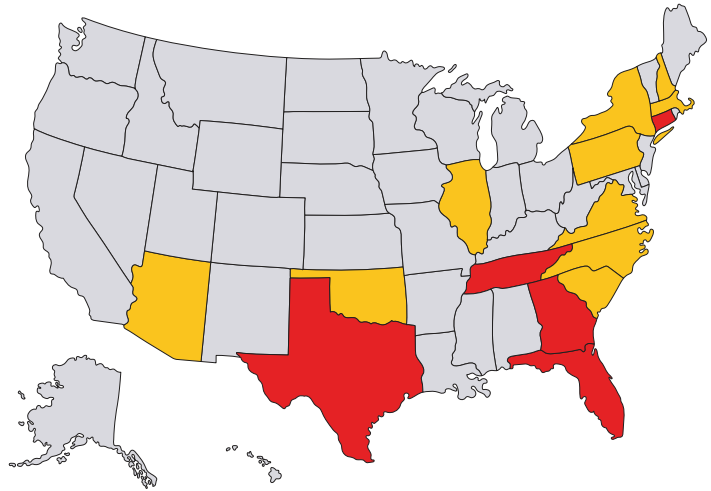

Bailey's Locations

Current and Future

CURRENT LOCATIONS

Medical Equipment, Pharmacy, Scrubs
780 US Hwy 1
Suite 100 and Suite 101
Vero Beach, FL 32962

Medical Equipment, Pharmacy, Scrubs
4401 S. Orange Ave
Suite 120 and 121
Orlando, FL 32806

OPENING IN THE NEXT 5 YEARS

New York
• Larchmont
• Long Island

Texas
• Dallas
• Austin
• San Antonio

South Carolina
• Charleston
• Columbia

North Carolina
• Charlotte
• Raleigh

Tennessee
• Nashville

Pennsylvania
• Montgomery
• Bucks County

Arizona
• Scottsdale

New Hampshire
• Hillsborough

Illinois
• Chicago

Oklahoma
• Oklahoma City

Alabama

Washington DC

Delaware

Maryland

Massachusetts

Virginia